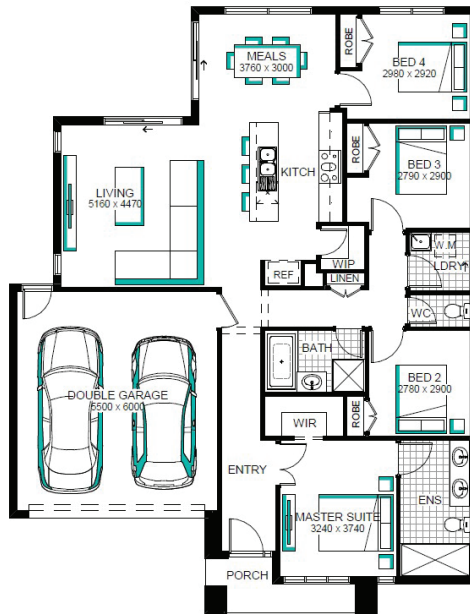

easy
LIVING

fixed price
\$689,200*

Images for illustrative purposes only & may depict upgrade options available at additional charges such as lighting, window furnishings, timber look garage door & timber windows. Pricing also excludes features not supplied by Carlisle, inc fencing, landscaping, letterbox, decking & driveway. Façade details inc entry door, window sizes & placements may vary between house types & sizes. Refer to working drawings for specific locations and sizes.

home starts here.
inclusions

**Regatta 19 (4B), Riviera - Hebel
2 Façade**

Lot 1211 (294m²) Merrifield, MICKLEHAM
Land Orientation: NORTH

Perfect for first home buyers and investors!

6 easy steps to your brand new home

Plus a huge list of standard and promotional inclusions##

- ✓ 2K Deposit* No more to pay until slab (**When finance arranged with Mortgage Domain)
- ✓ Prices locked to June 2027
- ✓ Fixed price site costs & connections
- ✓ Developer & council requirements
- ✓ Flooring throughout
- ✓ 2590mm High ceilings
- ✓ Upgraded H-Class slab
- ✓ 20mm edge Caesarstone kitchen benchtops
- ✓ Premium kitchen appliances
- ✓ Feature overhead kitchen cupboards
- ✓ Bathroom fit-out
- ✓ Laundry fit-out
- ✓ Feature staircase balustrade (house specific)
- ✓ 3.5kW Solar system & LED lighting