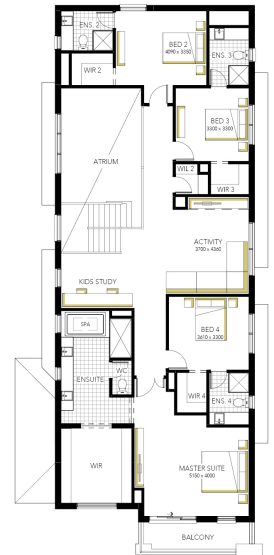

FOR ENQUIRIES CONTACT:

Customer Enquiry Team M: 13 27 67 T: 13 27 67 E: newbuild@carlislehomes.com.au

OR VISIT: Ridgalea, 16 - 22 Botanical Boulevard, NAR NAR GOON

Open 7 days a week 11am - 5pm :

CARLISLEHOMES.COM.AU